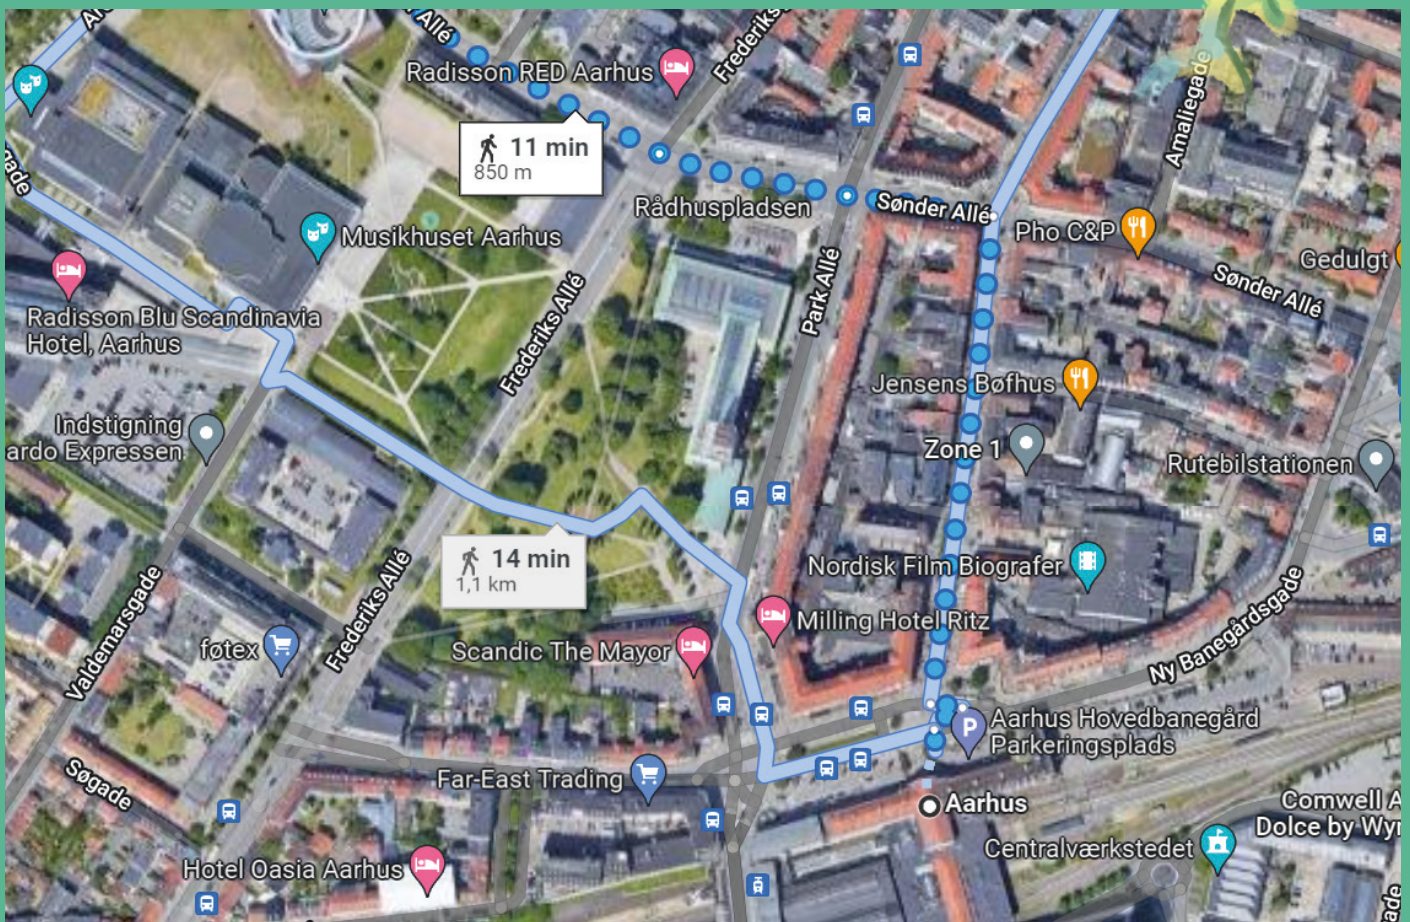

## Location

Vester Allé 15  
8000 Aarhus C  
Denmark

11 min walk from the train station.